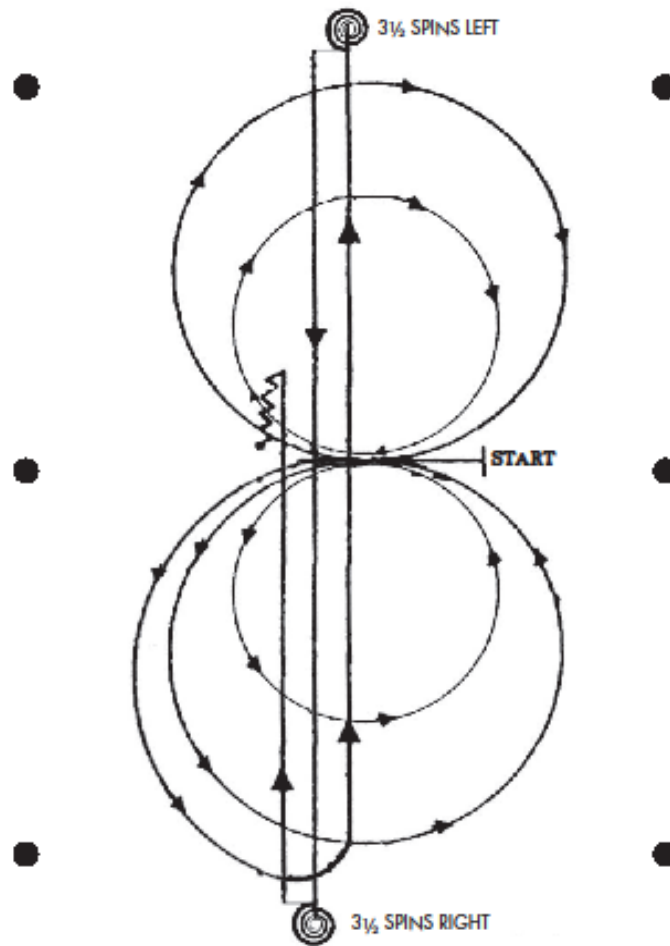

## Ranch Reined Work Pattern 7

Trot to center of arena, stop. Start pattern facing towards judge.

1. Beginning on the left lead complete 2 circles to the left, the first circle large and fast, and the second circle small and slow. Change leads at the center of the arena.
2. Complete 2 circles to the right, the first large and fast, the second small and slow. Change leads at the center of the arena.
3. Continue around end of arena without breaking gait or changing leads, run down center of the arena past the end marked, execute a square sliding stop.
4. Complete 3 1/2 spins to the left.
5. Run down center of arena past end marker, execute a square sliding stop.
6. Complete 3 1/2 spins to the right.
7. Run down center of arena past center marker, execute a square sliding stop. Back at least 10 feet. Hesitate to complete pattern.